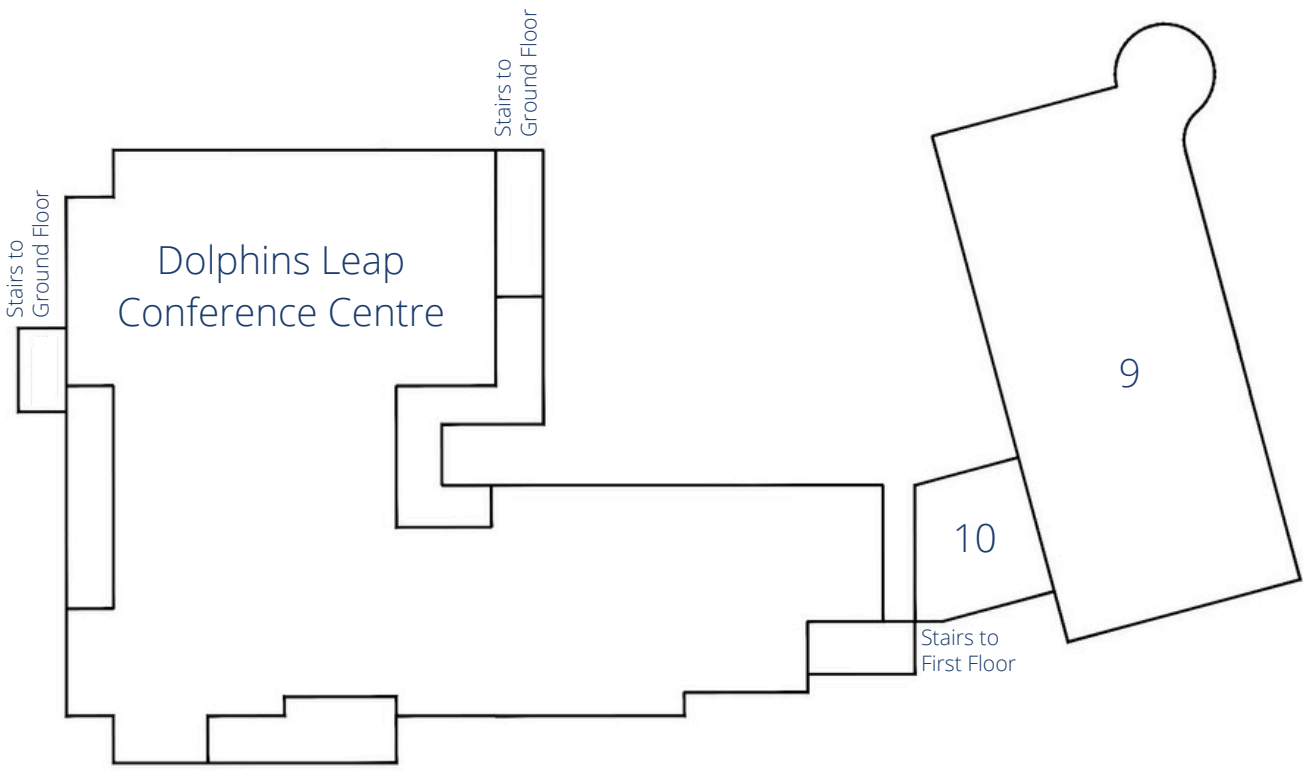

Lower Level/Basement

Lower Level

- Shop 1A - White Tiger
- Shop 1B - OM Barbers
- Shop 1C - Beershack

**ENTERTAINMENT
CENTRE**

Ground Floor

Ground Floor

- Shop 2 - Banana Beach
- Shop 5A - Roman's Pizza
- Shop 6 - Rocomamas
- Shop 7 - Humewood Mini Market
- Shop 8 - Nando's
- Shop 9 - Canna Kingdom

**ENTERTAINMENT
CENTRE**

First Floor

First Floor

Shop 10 - Letchmee Naidoo Attorneys
Shop 11 - Dolphins Leap Conference Centre

ENTERTAINMENT CENTRE