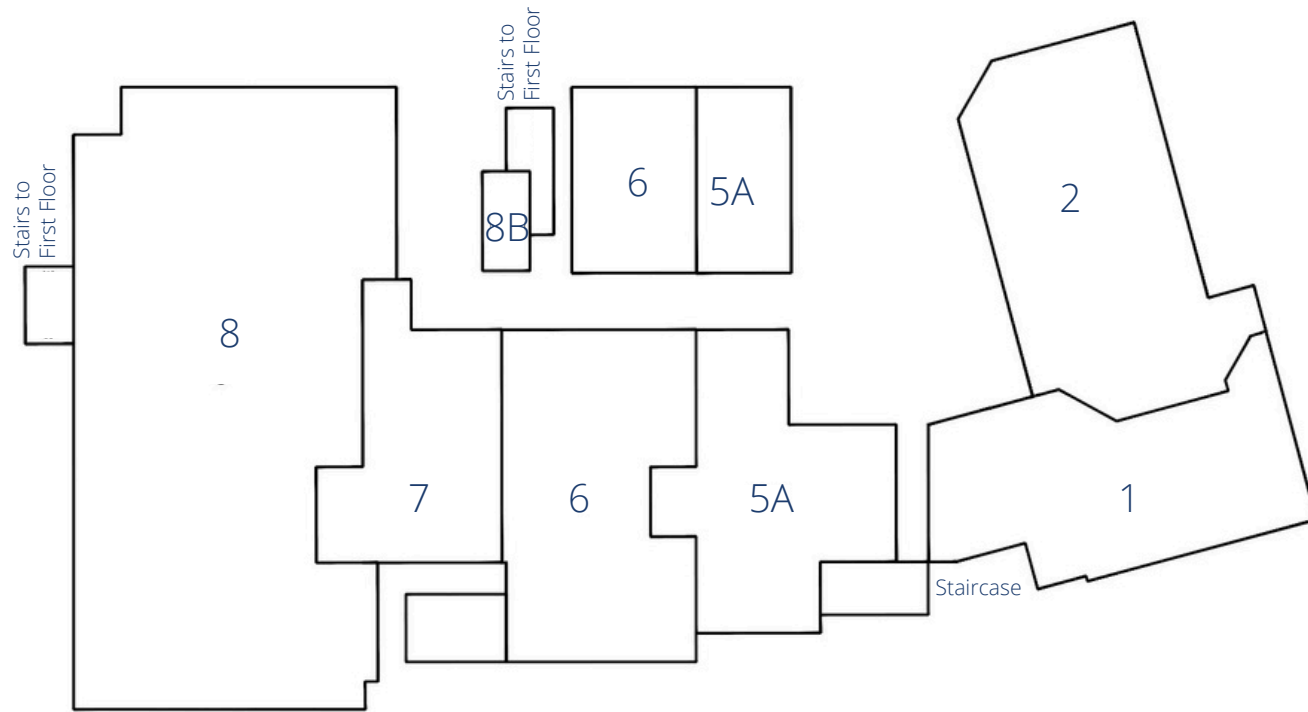

Lower Level/Basement

Lower Level

- Shop 1A - White Tiger
- Shop 1B - OM Barbers
- Shop 1C - Beershack

**ENTERTAINMENT
CENTRE**

Ground Floor

Ground Floor

- Shop 2 - Banana Beach
- Shop 5A - Roman's Pizza
- Shop 6 - Rocomamas
- Shop 7 - Humewood Mini Market
- Shop 8 - Nando's
- Shop 9 - Canna Kingdom

**ENTERTAINMENT
CENTRE**

First Floor

First Floor

Shop 10 - Letchmee Naidoo Attorneys
Shop 11 - Dolphins Leap Conference Centre

ENTERTAINMENT CENTRE